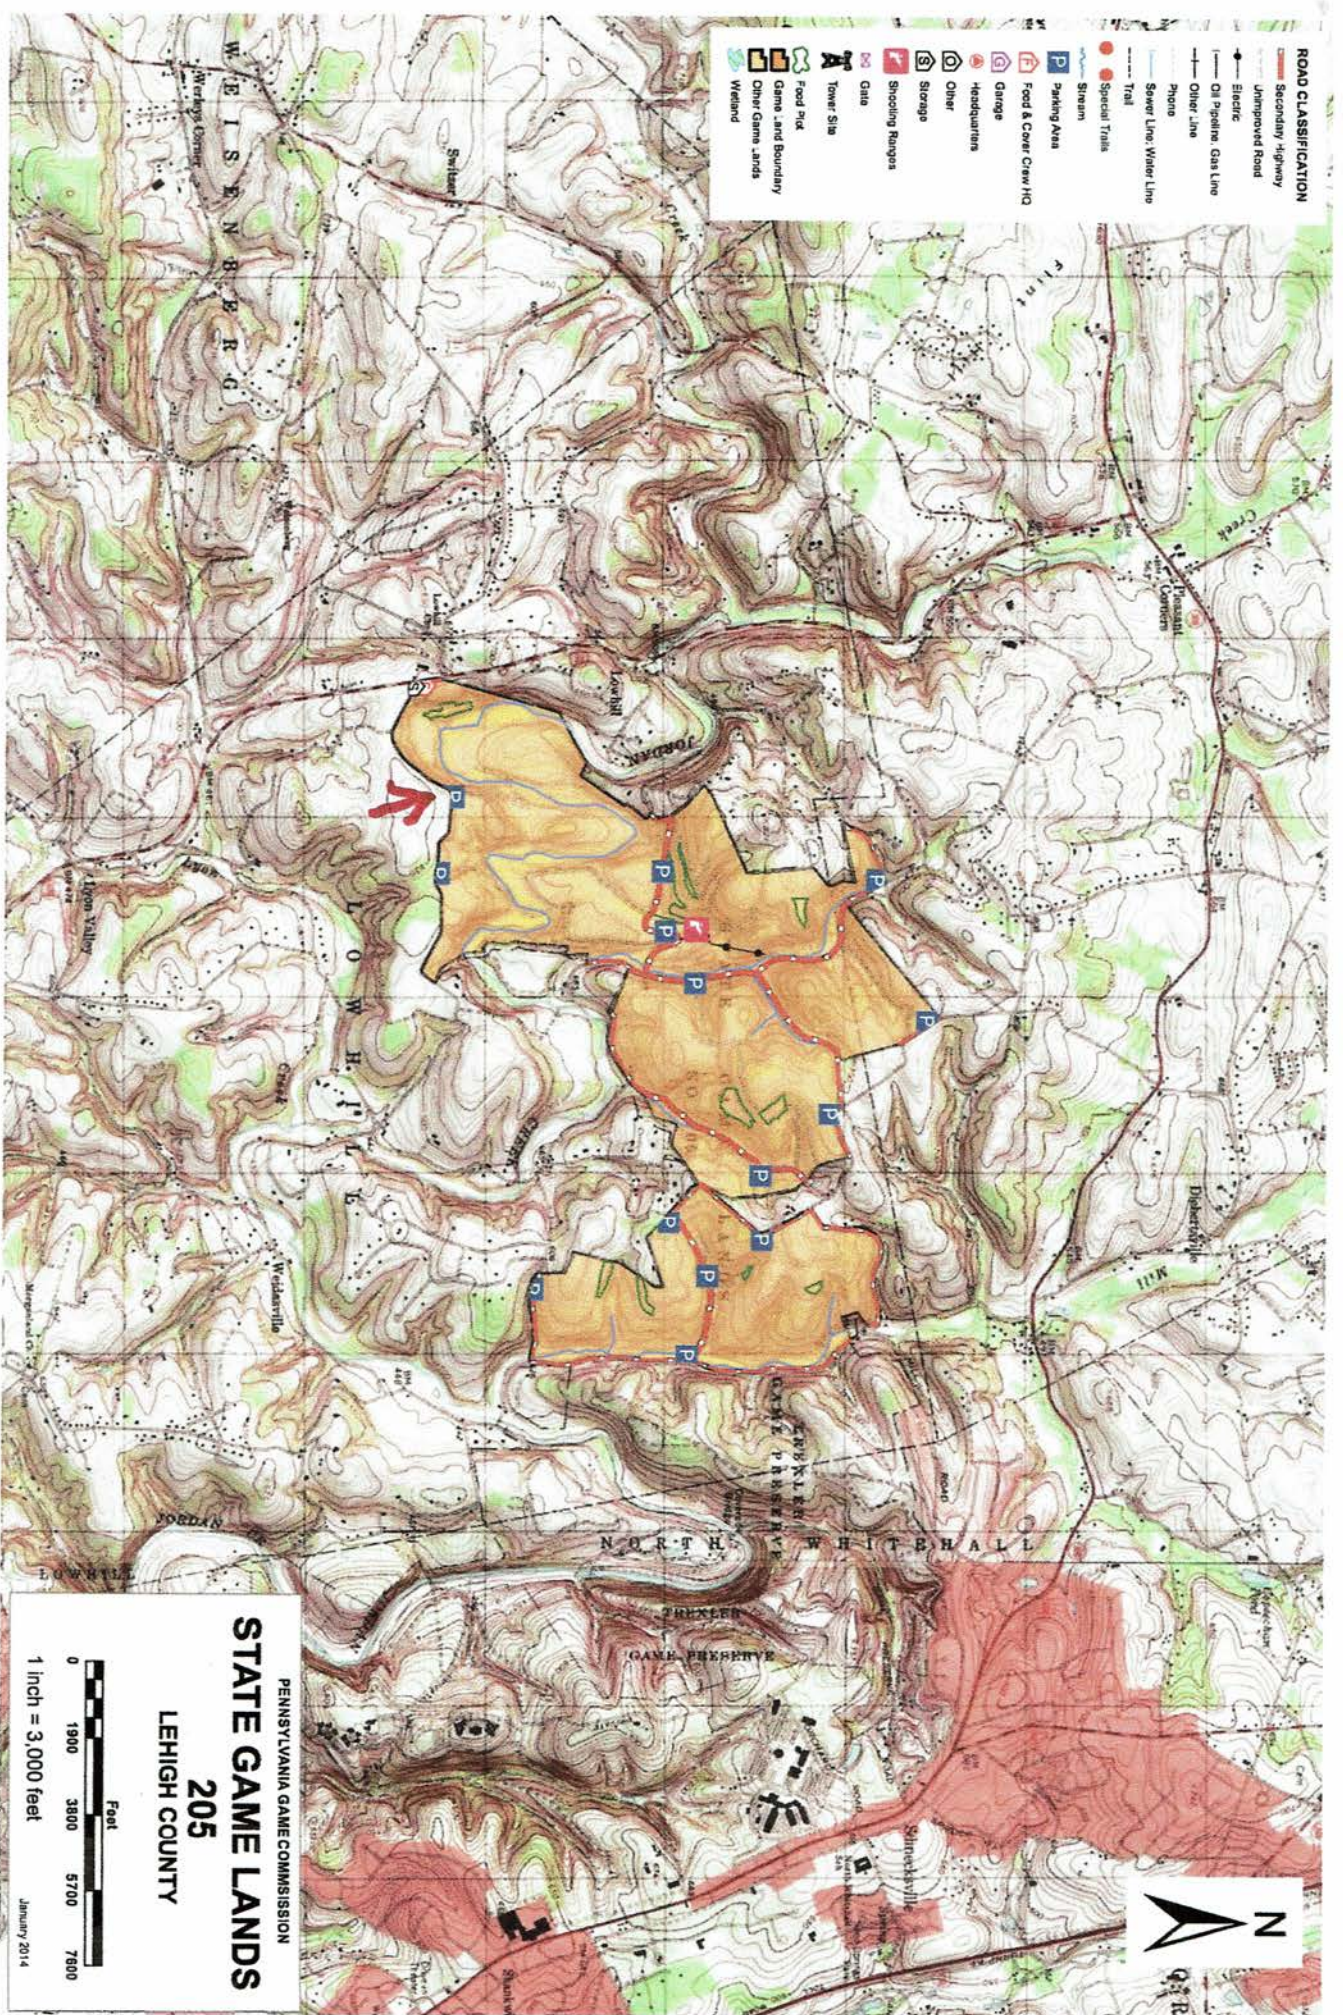

- ROAD CLASSIFICATION**
- Secondary Highway
 - Unimproved Road
 - Electric
 - Oil Pipeline Gas Line
 - Other Line
 - Phone
 - Sewer Line Water Line
 - Trail
 - Special Trails
 - Stream
 - Parking Area
 - Food & Cover Crew HQ
 - Garage
 - Headquarters
 - Other
 - Storage
 - Shooting Ranges
 - Gate
 - Tower Site
 - Food Pit
 - Game Land Boundary
 - Other Game Lands
 - Wetland

PENNSYLVANIA GAME COMMISSION
STATE GAME LANDS
205
LEHIGH COUNTY

Scale: 1 inch = 3,000 feet

0 1900 3800 5700 7600 Feet

January 2014